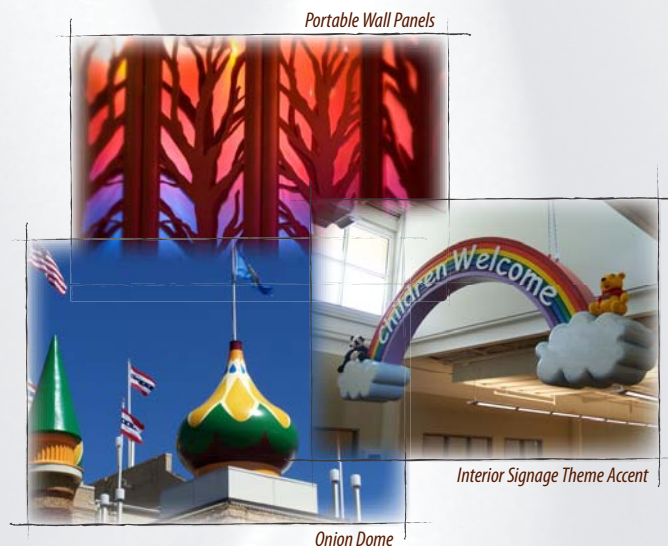

Contact us today at
800-658-3444 or 605-886-8084
www.SignsByBenchmark.com

Portable Wall Panels

Onion Dome

Interior Signage Theme Accent

Replication

Beautifully blend creativity with functionality. Because our products are lightweight and durable, they are easily transported, mounted and displayed: