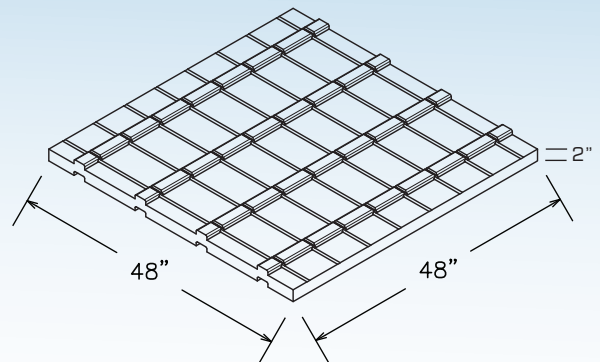

PATENTED

THERMO-SNAP™

by Benchmark Foam

Shipping Details: Tall Stacks

Thermo-Snap™ Tall Stacks - delivery by Benchmark Foam

Maximum 50 pieces(pcs) per pallet • Pallet weight approx. 170 lbs. • Pallet dimensions 48" x 48" x 105"

Pallets	Pcs	Coverage (Sq. Ft.)	Aggregate Weight (lbs.)
1	50	800	170
2	100	1600	340
3	150	2400	510
4	200	3200	680
5	250	4000	850
6	300	4800	1020
7	350	5600	1190
8	400	6400	1360
9	450	7200	1530
10	500	8000	1700
11	550	8800	1870
12	600	9600	2040
13	650	10400	2210
14	700	11200	2380
15	750	12000	2550
16	800	12800	2720
17	850	13600	2890
18	900	14400	3060
19	950	15200	3230
20	1000	16000	3400
21	1050	16800	3570
22	1100	17600	3740
23	1150	18400	3910
24	1200	19200	4080
25	1250	20000	4250
26*	1300	20800	4420

Thermo-Snap™ Single Panel
48" x 48" x 2" - 3.4 lbs.

Thermo-Snap™ Tall Stack (50 pcs)
48" x 48" x 105" - 170 lbs.

Custom stacks available; extra fees may apply.
Call Mike or Corey at 800-658-3444 for more information.

PATENTED

THERMO-SNAP™

by Benchmark Foam

Shipping Details: Short Stacks

Thermo-Snap™ Short Stacks - delivery by LTL carrier

Maximum 40 pieces(pcs) per pallet • Pallet weight approx. 140 lbs. • Pallet dimensions 48" x 48" x 85"