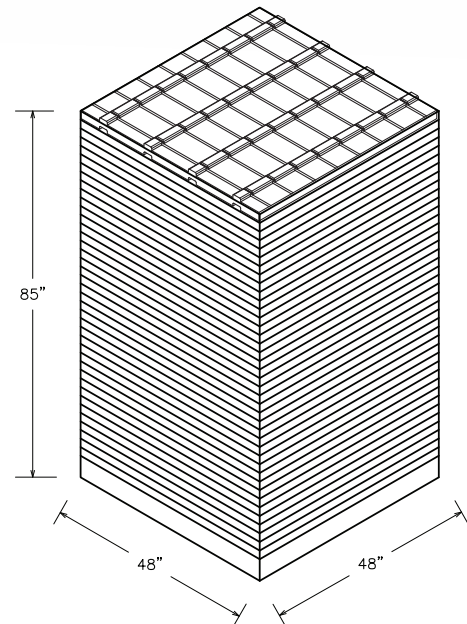

Thermo-Snap™ **Short Stack (40 pcs)**
48" x 48" x 85" - 140 lbs.

Custom stacks available; extra fees may apply.
Call Mike or Corey at 800-658-3444 for more information.