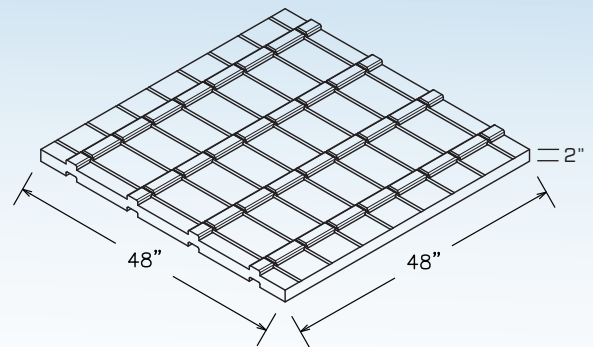

PATENTED

THERMO-SNAP™

by Benchmark Foam

Shipping Details: Short Stacks

Thermo-Snap™ Short Stacks - delivery by LTL carrier

Maximum 40 pieces(pcs) per pallet • Pallet weight approx. 140 lbs. • Pallet dimensions 48" x 48" x 85"

Pallets	Pcs	Coverage (Sq. Ft.)	Aggregate Weight (lbs.)
1	40	640	140
2	80	1280	280
3	120	1920	420
4	160	2560	560
5	200	3200	700
6	240	3840	840
7	280	4480	980
8	320	5120	1120
9	360	5760	1260
10	400	6400	1400
11	440	7040	1540
12	480	7680	1680
13	520	8320	1820
14	560	8960	1960
15	600	9600	2100
16	640	10240	2240
17	680	10880	2380
18	720	11520	2520
19	760	12160	2660
20	800	12800	2800
21	840	13440	2940
22	880	14080	3080
23	920	14720	3220
24	960	15360	3360
25	1000	16000	3500
26	1040	16640	3640

Thermo-Snap™ Single Panel
48" x 48" x 2" - 3.4 lbs.