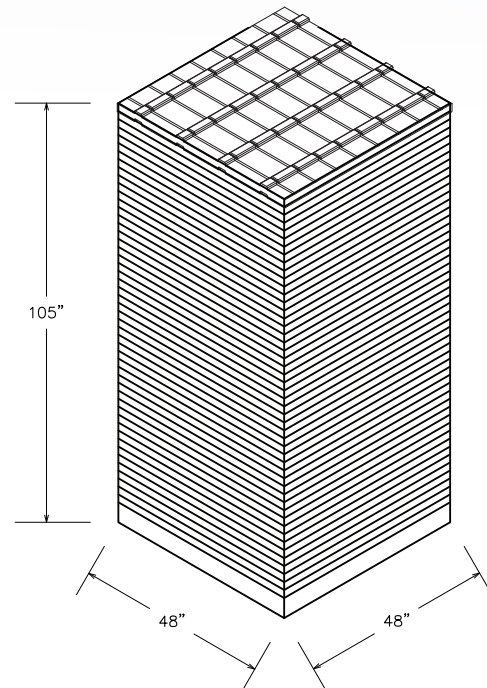

PATENTED

THERMO-SNAP™

by Benchmark Foam

Shipping Details: Tall Stacks

Thermo-Snap™ Tall Stacks - delivery by Benchmark Foam

Maximum 50 pieces(pcs) per pallet • Pallet weight approx. 170 lbs. • Pallet dimensions 48" x 48" x 105"

Pallets	Pcs	Coverage (Sq. Ft.)	Aggregate Weight (lbs.)
1	50	800	170
2	100	1600	340
3	150	2400	510
4	200	3200	680
5	250	4000	850
6	300	4800	1020
7	350	5600	1190
8	400	6400	1360
9	450	7200	1530
10	500	8000	1700
11	550	8800	1870
12	600	9600	2040
13	650	10400	2210
14	700	11200	2380
15	750	12000	2550
16	800	12800	2720
17	850	13600	2890
18	900	14400	3060
19	950	15200	3230
20	1000	16000	3400
21	1050	16800	3570
22	1100	17600	3740
23	1150	18400	3910
24	1200	19200	4080
25	1250	20000	4250
26*	1300	20800	4420

Thermo-Snap™ Single Panel
48" x 48" x 2" - 3.4 lbs.

Thermo-Snap™ Tall Stack (50 pcs)
48" x 48" x 105" - 170 lbs.

Custom stacks available; extra fees may apply.
Call Mike or Corey at 800-658-3444 for more information.

PATENTED

THERMO-SNAP™

by Benchmark Foam

Shipping Details: Short Stacks

Thermo-Snap™ Short Stacks - delivery by LTL carrier

Maximum 40 pieces(pcs) per pallet • Pallet weight approx. 140 lbs. • Pallet dimensions 48" x 48" x 85"